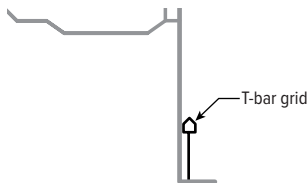

CEILING TYPE DETAILS

NEMA G