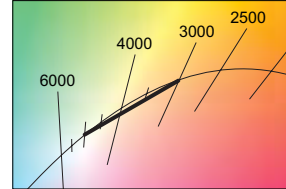

FIXTURE PERFORMANCE DATA

STANDARD

	DELIVERED LUMENS	WATTAGE PER FOOT	EFFICACY (lm/W)
P5	500	5.2	96.2
P9	932	10.4	89.6

TUNABLE WHITE

	DELIVERED LUMENS	WATTAGE PER FOOT	EFFICACY (lm/W)
P5	467	5.2	89.8
P9	851	10.4	81.8

MULTIPLIER TABLE

	COLOR TEMPERATURE			
	CCT	STANDARD	TW	TW2
80 CRI	2700K	0.97	-	0.93
	3000K	0.99	0.95	0.95
	3500K	1.00	0.98	0.98
	4000K	1.03	1.00	1.00
	5000K	1.06	0.96	1.02
	6500K	-	-	1.01

90 CRI	2700K	0.80	-	0.93
	3000K	0.82	0.91	0.95
	3500K	0.83	0.96	0.98
	4000K	0.86	1.00	1.00
	5000K	0.89	1.03	1.03
	6500K	-	-	1.02

- Photometrics tested in accordance with IESNA LM-79. Results shown are based on 25°C ambient temperature.
- Standard results based on 3500K standard, 80 CRI, actual lumens may vary ±5%.
- Tunable white results based on 4000K standard, 80 CRI, actual lumens may vary ±5%.
- Use multiplier table to calculate additional options.

TW