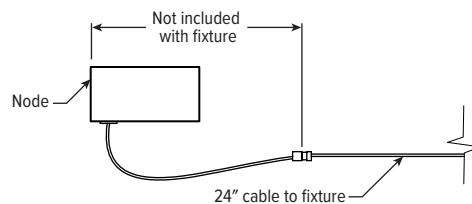

LUMEN SUMMARY	ZONE	LUMENS	% FIXTURE
	0 - 30	1646	50
	0 - 40	2204	67
	0 - 60	2996	91
	0 - 90	3303	100
	0 - 180	3303	100

NODE CONNECTION DETAILS

Includes 24" cable with 4-position mating connector for Platformatics POE-LN2 node. See node spec sheet for details: platformatics.com/product/poe-ln2