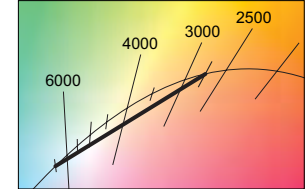

FIXTURE PERFORMANCE DATA

STANDARD

	DELIVERED LUMENS	WATTAGE PER FOOT	EFFICACY (lm/W)
P5	500	5.2	96.2
P9	932	10.4	89.6

TUNABLE WHITE

	DELIVERED LUMENS	WATTAGE PER FOOT	EFFICACY (lm/W)
P5	467	5.2	89.8
P9	851	10.4	81.8

MULTIPLIER TABLE

	COLOR TEMPERATURE			
	CCT	STANDARD	TW	TW2
80 CRI	2700K	0.97	-	0.93
	3000K	0.99	0.95	0.95
	3500K	1.00	0.98	0.98
	4000K	1.03	1.00	1.00
	5000K	1.06	0.96	1.02
	6500K	-	-	1.01

90 CRI	2700K	0.80	-	0.93
	3000K	0.82	0.91	0.95
	3500K	0.83	0.96	0.98
	4000K	0.86	1.00	1.00
	5000K	0.89	1.03	1.03
	6500K	-	-	1.02

- Photometrics tested in accordance with IESNA LM-79. Results shown are based on 25°C ambient temperature.
- Standard results based on 3500K standard, 80 CRI, actual lumens may vary ±5%.
- Tunable white results based on 4000K standard, 80 CRI, actual lumens may vary ±5%.
- Use multiplier table to calculate additional options.

TW

TW2

PHOTOMETRY

PXF-46-03'08-P9/835-G-LCAP/RCAP Total Luminaire Output: 3303 lumens; 38.2 Watts | Efficacy: 86.5 lm/W | 80 CRI; 3500K CCT

VERTICAL ANGLE	HORIZONTAL ANGLE					ZONAL LUMENS
	0°	45°	90°	135°	180°	
0	4163	4163	4163	4163	4163	
5	2100	2794	4151	4976	4786	343
15	467	852	3931	3375	2135	668
25	259	284	3570	1377	567	636
35	227	238	3070	523	337	558
45	229	206	2463	330	180	450
55	170	190	1741	157	113	341
65	97	123	953	86	67	213
75	38	52	258	38	27	82
85	4	7	21	4	0	12
90	0	0	0	0	0	

LUMEN SUMMARY	ZONE	LUMENS	% FIXTURE
	0 - 30	1646	50
	0 - 40	2204	67
	0 - 60	2996	91
	0 - 90	3303	100
	0 - 180	3303	100

NODE CONNECTION DETAILS

Includes 24" cable with 4-position mating connector for Platformatics POE-LN2 node. See node spec sheet for details: platformatics.com/product/poe-ln2

CEILING TYPE DETAILS

NEMA G

NEMA F